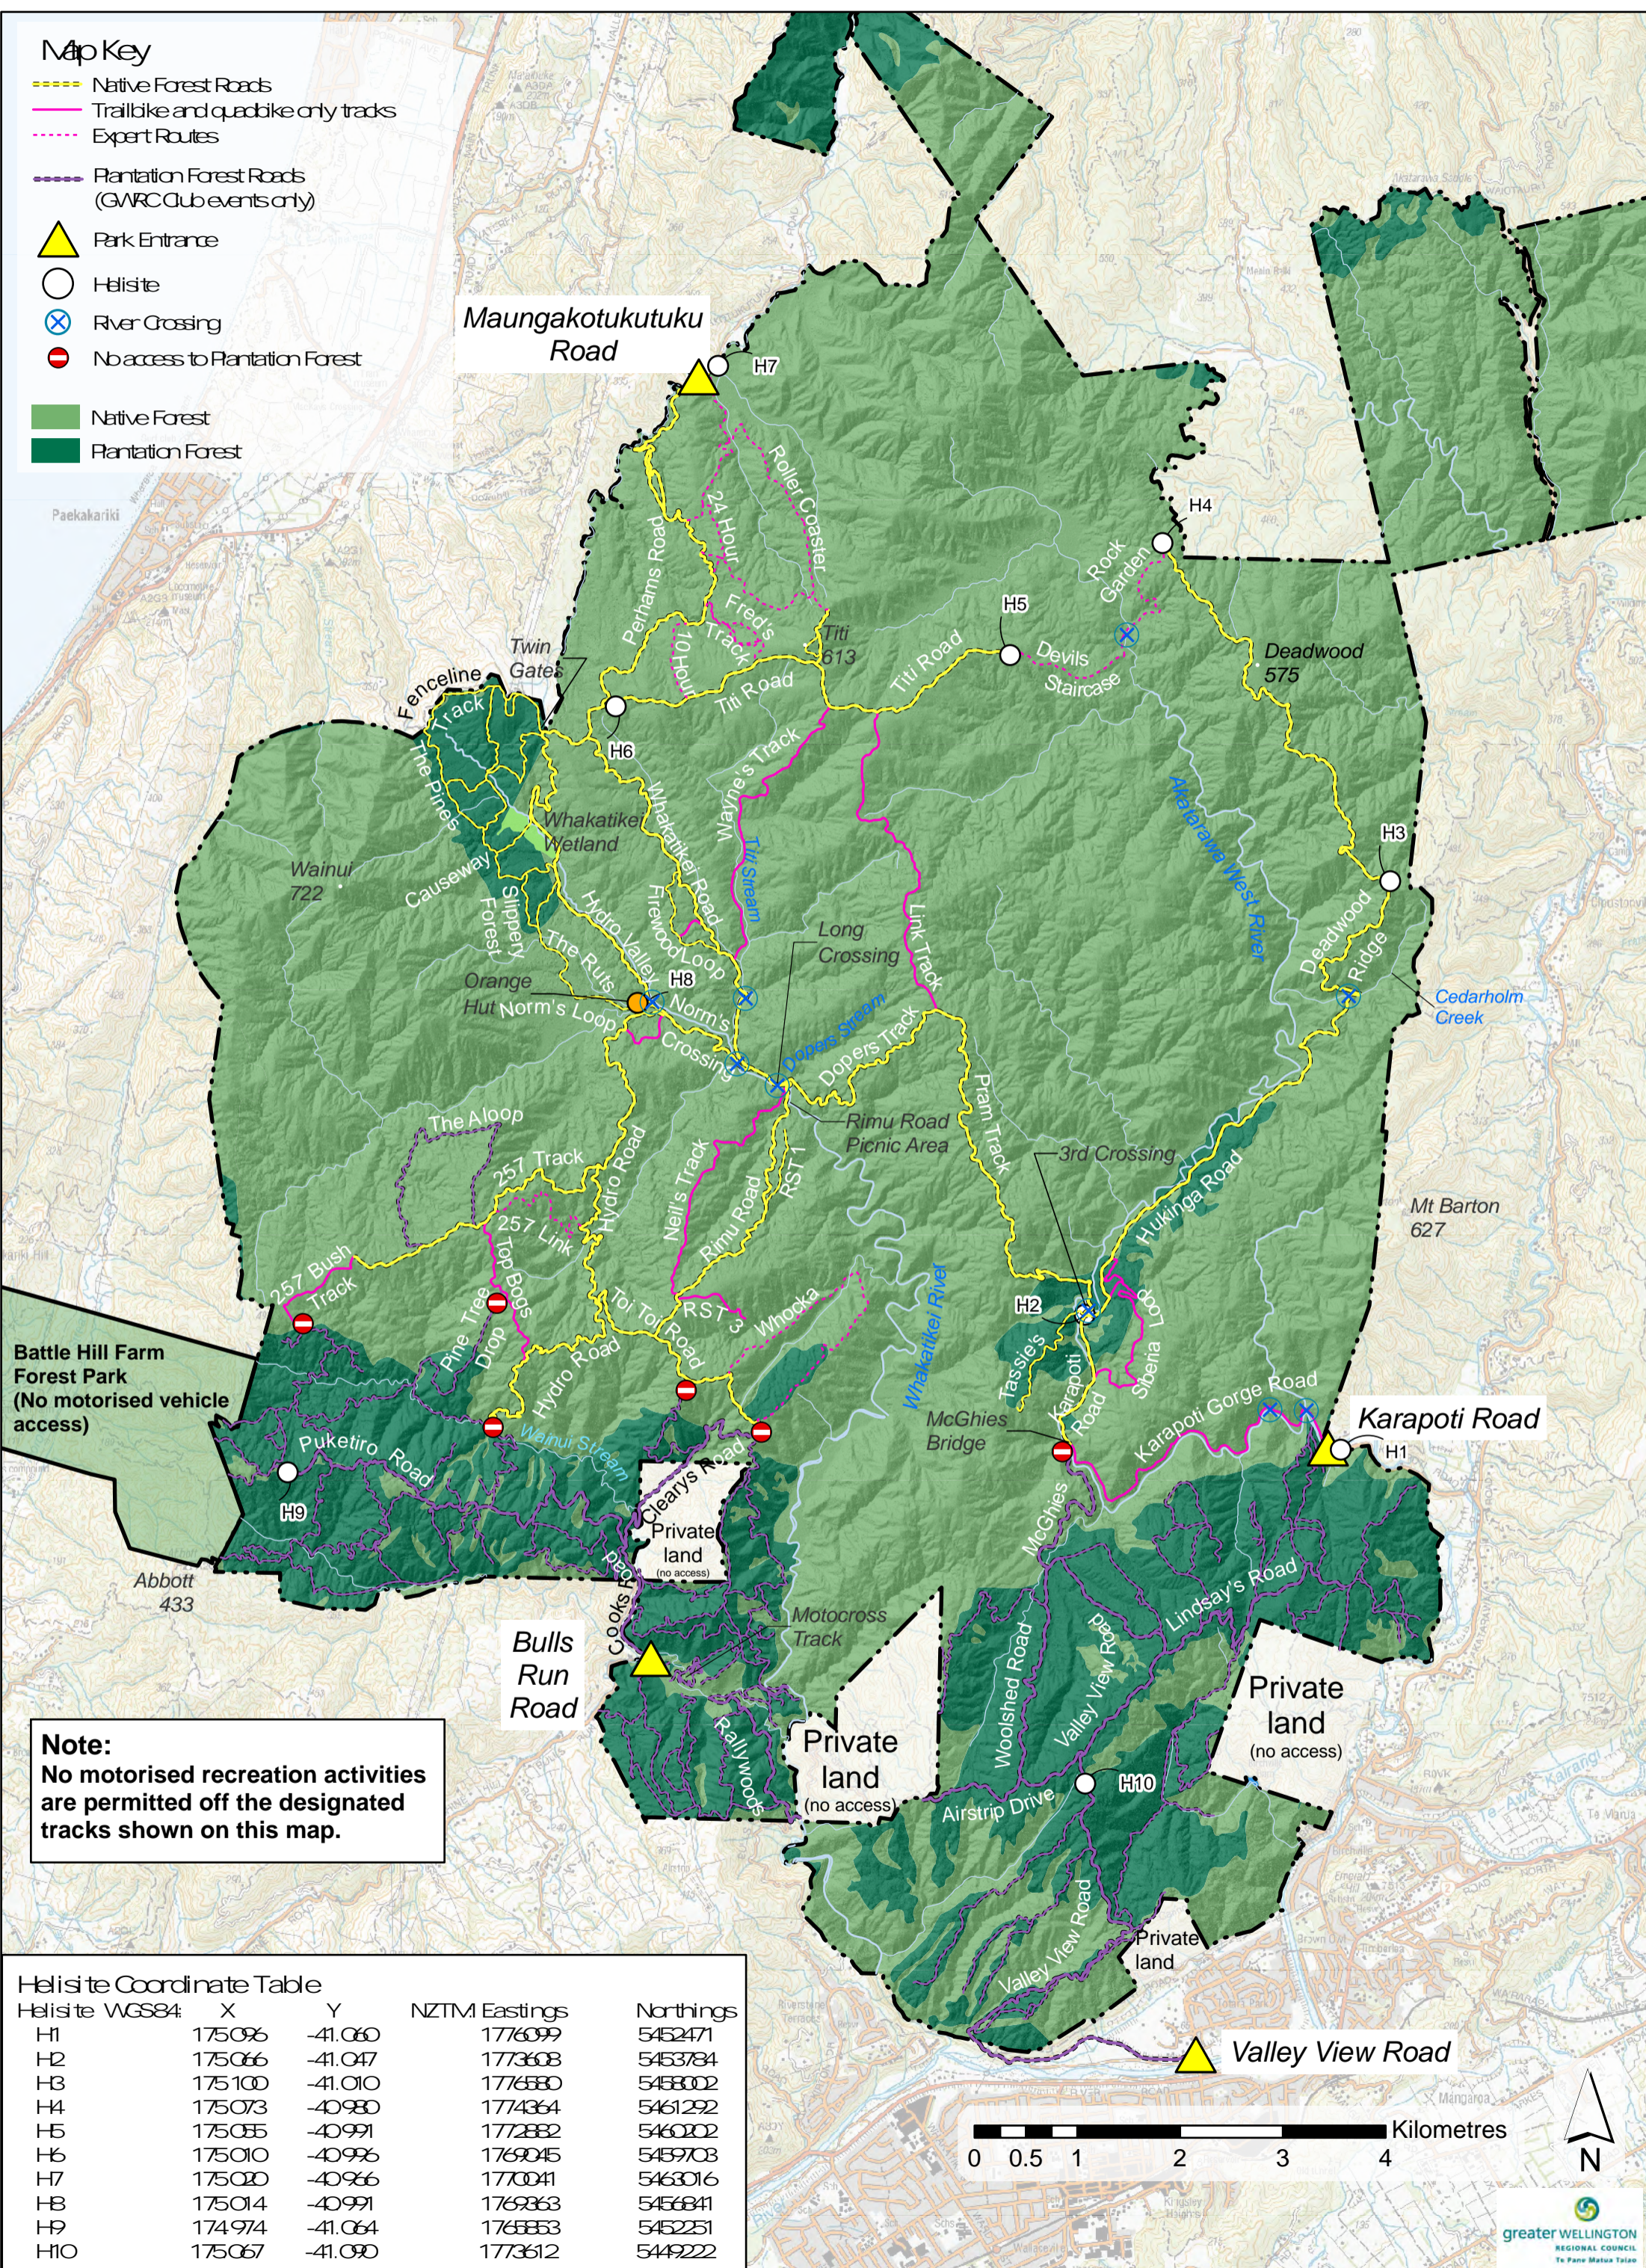

# Akatarawa Forest Motorised Recreation Tracks 2016

- Map Key**
- Native Forest Roads
  - Trailbike and quadbike only tracks
  - Expert Routes
  - Plantation Forest Roads (GARCClub events only)
  - ▲ Park Entrance
  - Helisite
  - ⊗ River Crossing
  - No access to Plantation Forest
  - Native Forest
  - Plantation Forest

**Maungakotukutuku Road**

**Karapoti Road**

**Bulls Run Road**

**Valley View Road**

**Note:**  
No motorised recreation activities are permitted off the designated tracks shown on this map.

**Helisite Coordinate Table**

Helisite	WGS84: X	WGS84: Y	NZTM: Eastings	Northing
H1	175096	-41.060	1776099	5452471
H2	175066	-41.047	1773608	5453784
H3	175100	-41.010	1776880	5458002
H4	175073	-40.980	1774364	5461292
H5	175055	-40.991	1772882	5460202
H6	175010	-40.996	1769045	5459703
H7	175020	-40.966	1770041	5463016
H8	175014	-40.991	1769363	5456841
H9	174974	-41.064	1765853	5452251
H10	175067	-41.090	1773612	5449222