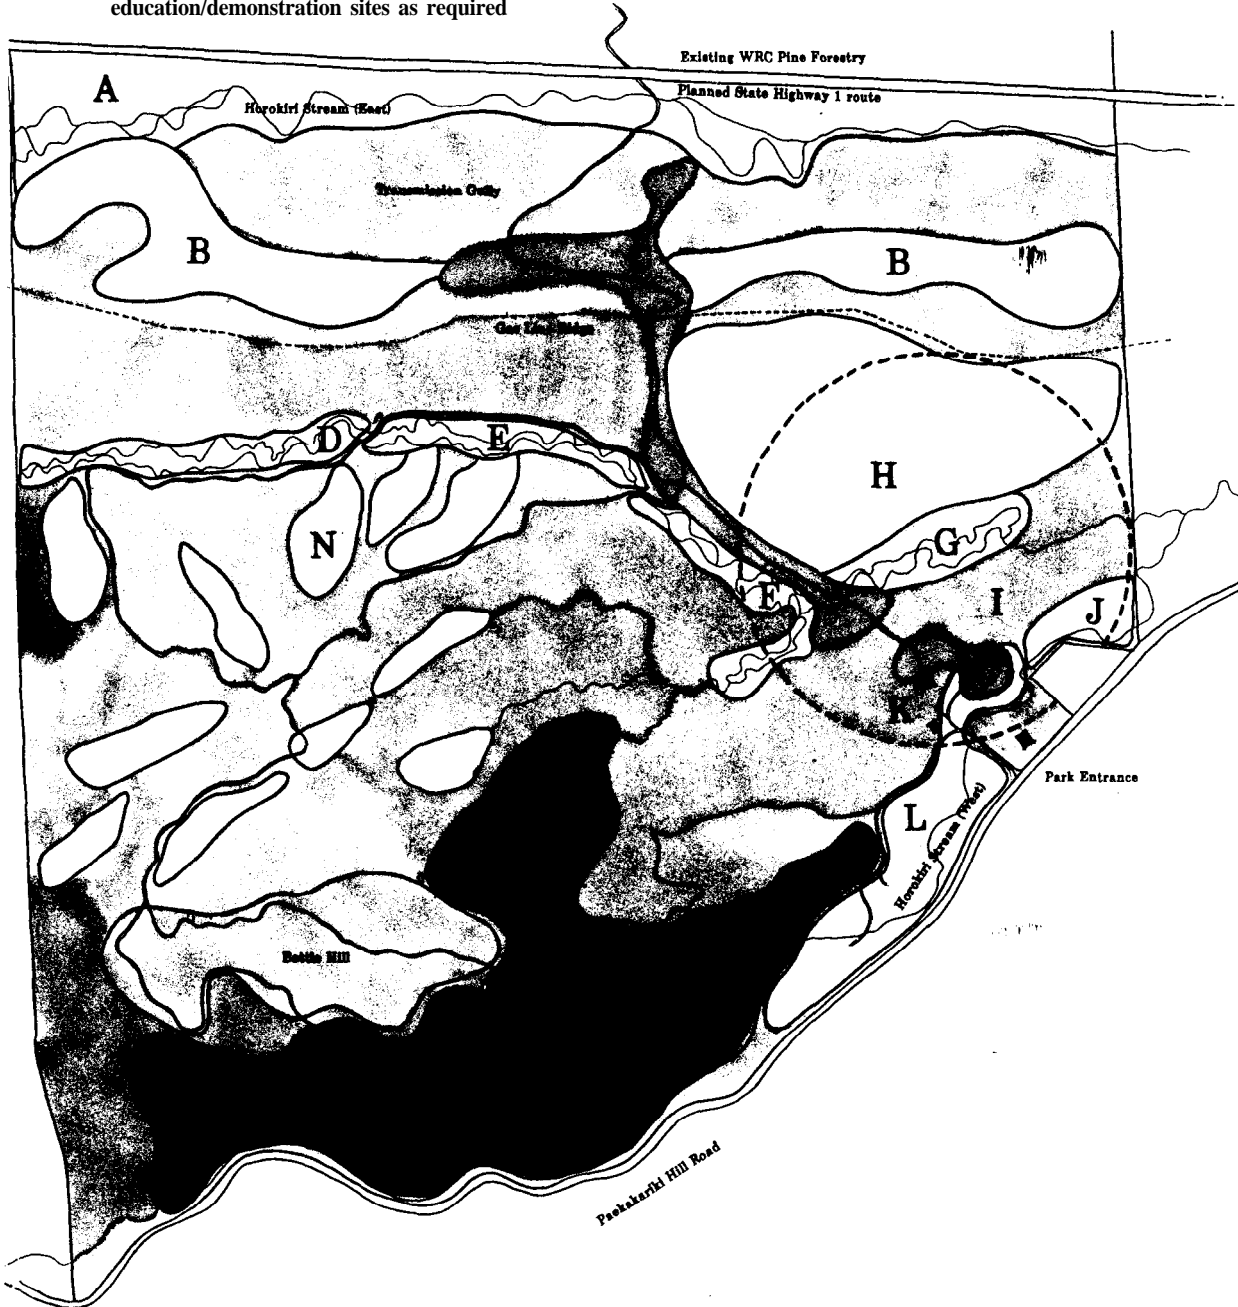

# Battle Hill Farm Forest Park: Preliminary Concept Plan (Draft)

- A: Wetland and riparian planting edge to the motorway
- B: Woodlots -mix of dense and wide-spaced with grazing. Possibly some native planting in steep gullies
- C: Millennium tree-planting: wide-spaced mix of exotics and natives. Grazing beneath
- D: Wetland: habitat focus
- E: Wetland: area for cultural harvesting
- F: Wetland: education focus
- G: Wetland: seasonal area (drier)
- H: Woodlot planting; sheep, deer, cattle grazing; other education/demonstration sites as required

- I: Education zone(-----)
- J: Riparian planting (existing)
- K: Ken Gray Education Centre, woolshed and sheep yards (existing)
- L: Main recreation areas (existing)
- M: Extended bush area
- N: Woodlots with grazing/native planting in gullies

Legend

- Roads/Tracks (Existing) ———
- Streams/Wet Areas ~~~~~