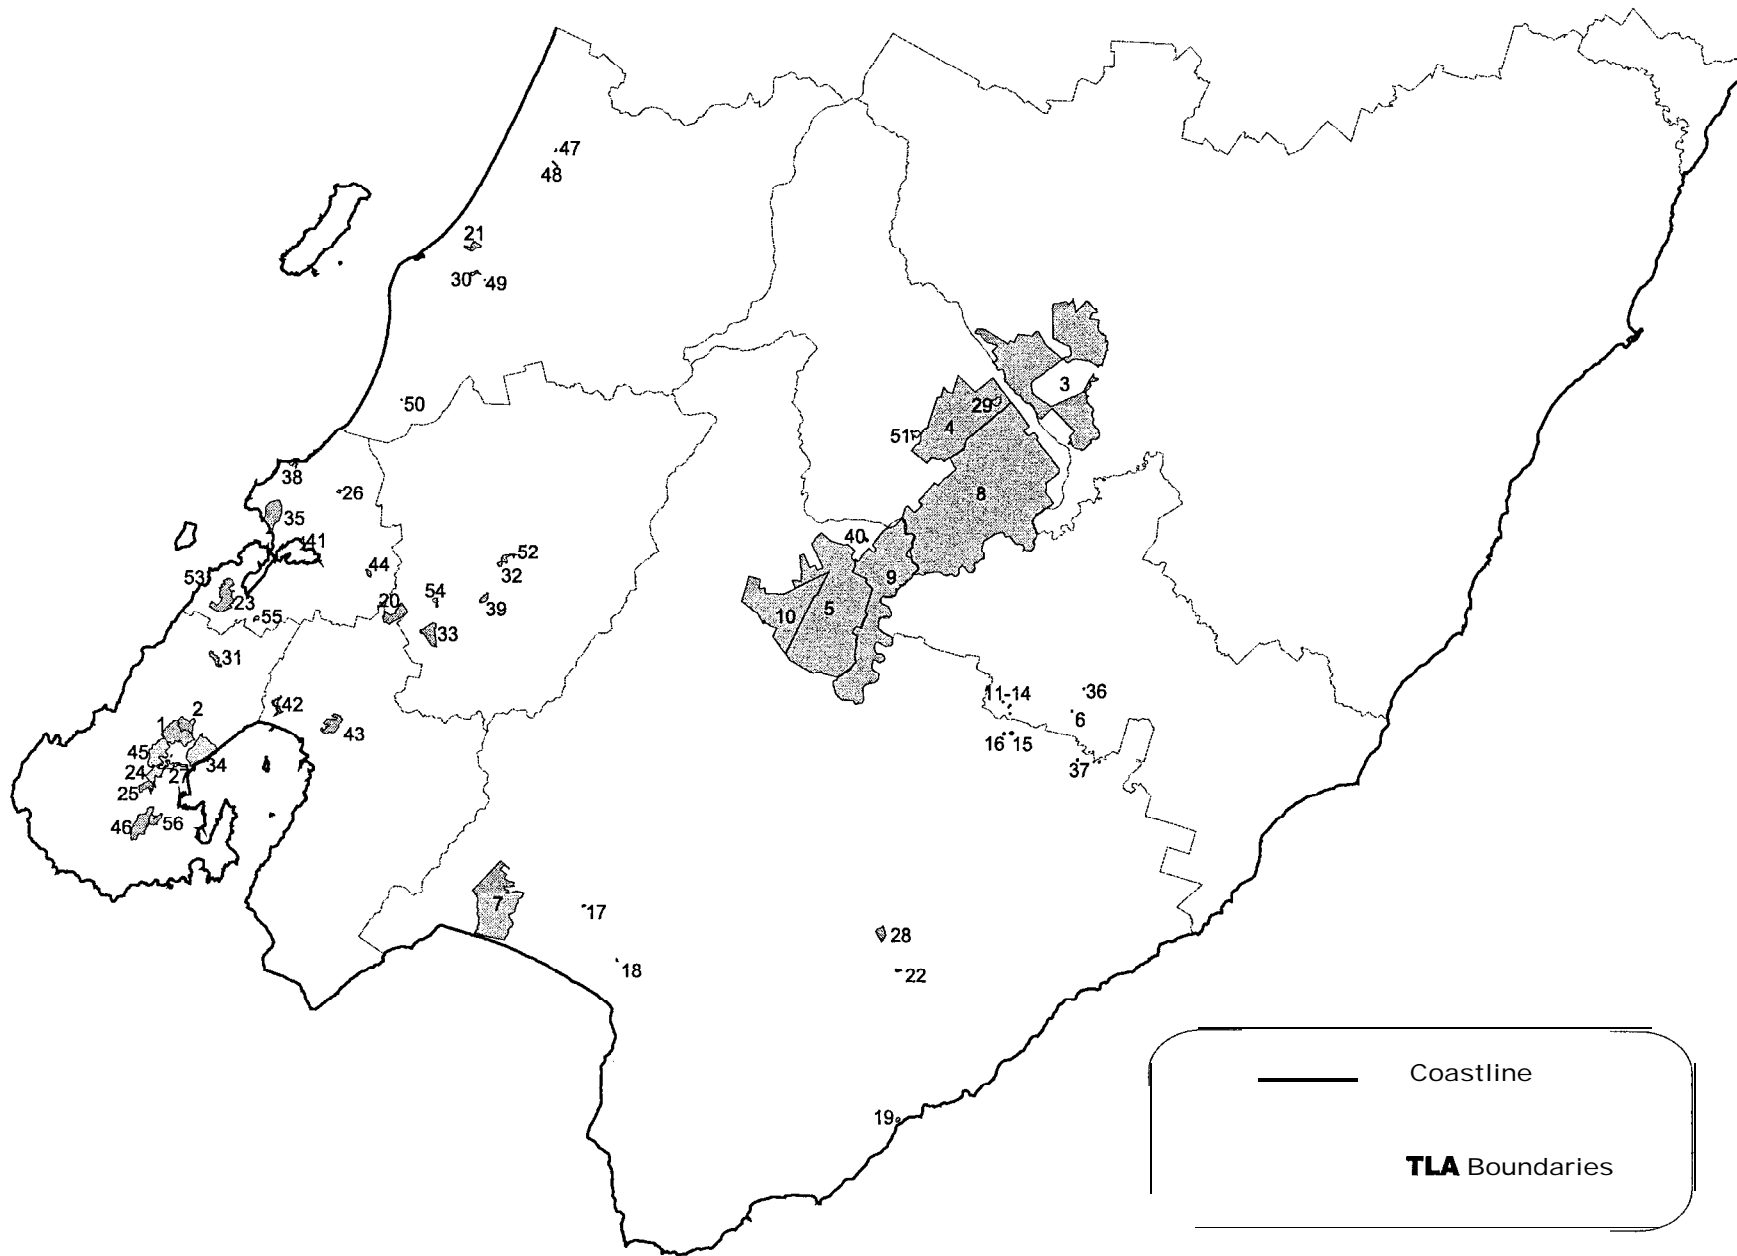

Managed Key Native Ecosystem Areas

Khandallah	1
Johnsonville Park	2
Masterton Combined	3
Clareville	4
Battersea	5
Waiomo	6
Pounui	7
Carterton East	8
Morrison's Bush	9
Tauherenikau	10
Waikoukou 1	11
Waikoukou 2	12
Waikoukou 3	13
Waikoukou	14
Ahipaku	15
Pukera Bush	16
Lake Nganoke	17
Whakatomotomo Bush	18
Tora Coastal Bush	19
Keith George	20
Nga Manu	21
Linkwood Bush	22
Porirua	23
Otari	24
Johnston Hill	25
Collins	26
Trelissick Park I Ngaio Gorge	27
Big Hill Bush	28
Waingawa Swamp	29
Te Rama	30
Redwood	31
Emerald Hill	32
Wi Tako	33
Kaiwharawhara	34
Karehana Bay	35
Moetapu Bush	36
Middle Spur Bush	37
Raroa Reserve	38
Maldstone Park	39
Greytown Park Bush	40
Grays Bush	41
Percy Reserve	42
Hayward Scenic Reserve	43
Jacobson	44
Huntleigh	45
Karori Wildlife Sanctuary	46
Kiripiti Bush	47
Mangaone Bush A	48
Reikorangi Road Bush B	49
Whareroa Bush G	50
Cobden Bush	51
Harcourt Park	52
Open Bay Coastal Escarpment	53
Trentham Memorial Park Bush	54
Gillies Bush	55
Polhill Bush	56