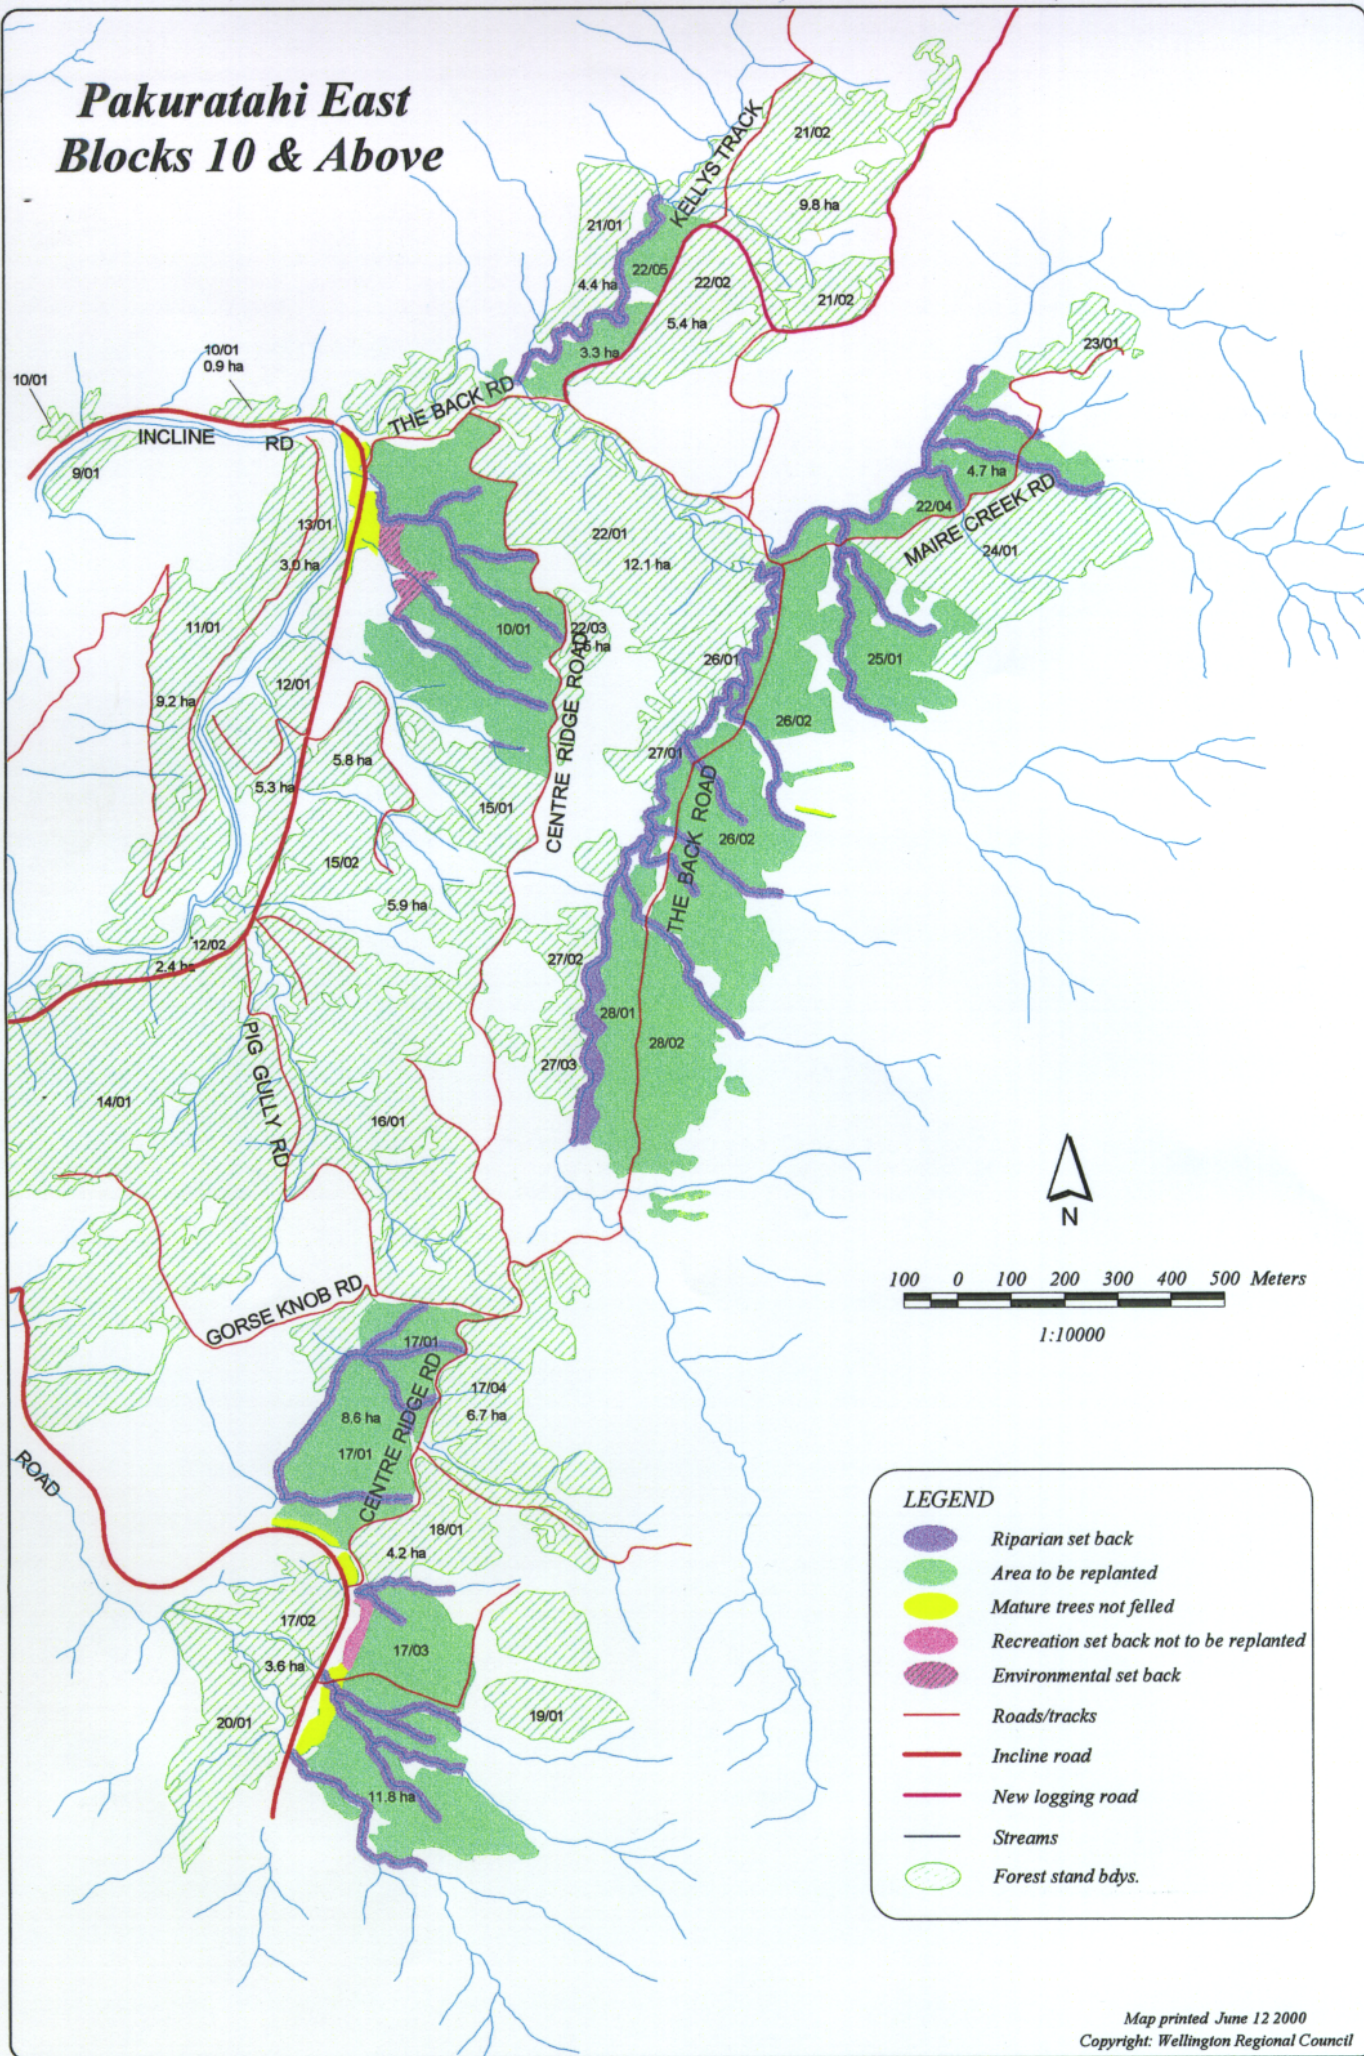

Pakuratahi East Blocks 10 & Above

LEGEND

- Riparian set back
- Area to be replanted
- Mature trees not felled
- Recreation set back not to be replanted
- Environmental set back
- Roads/tracks
- Incline road
- New logging road
- Streams
- Forest stand bdy.