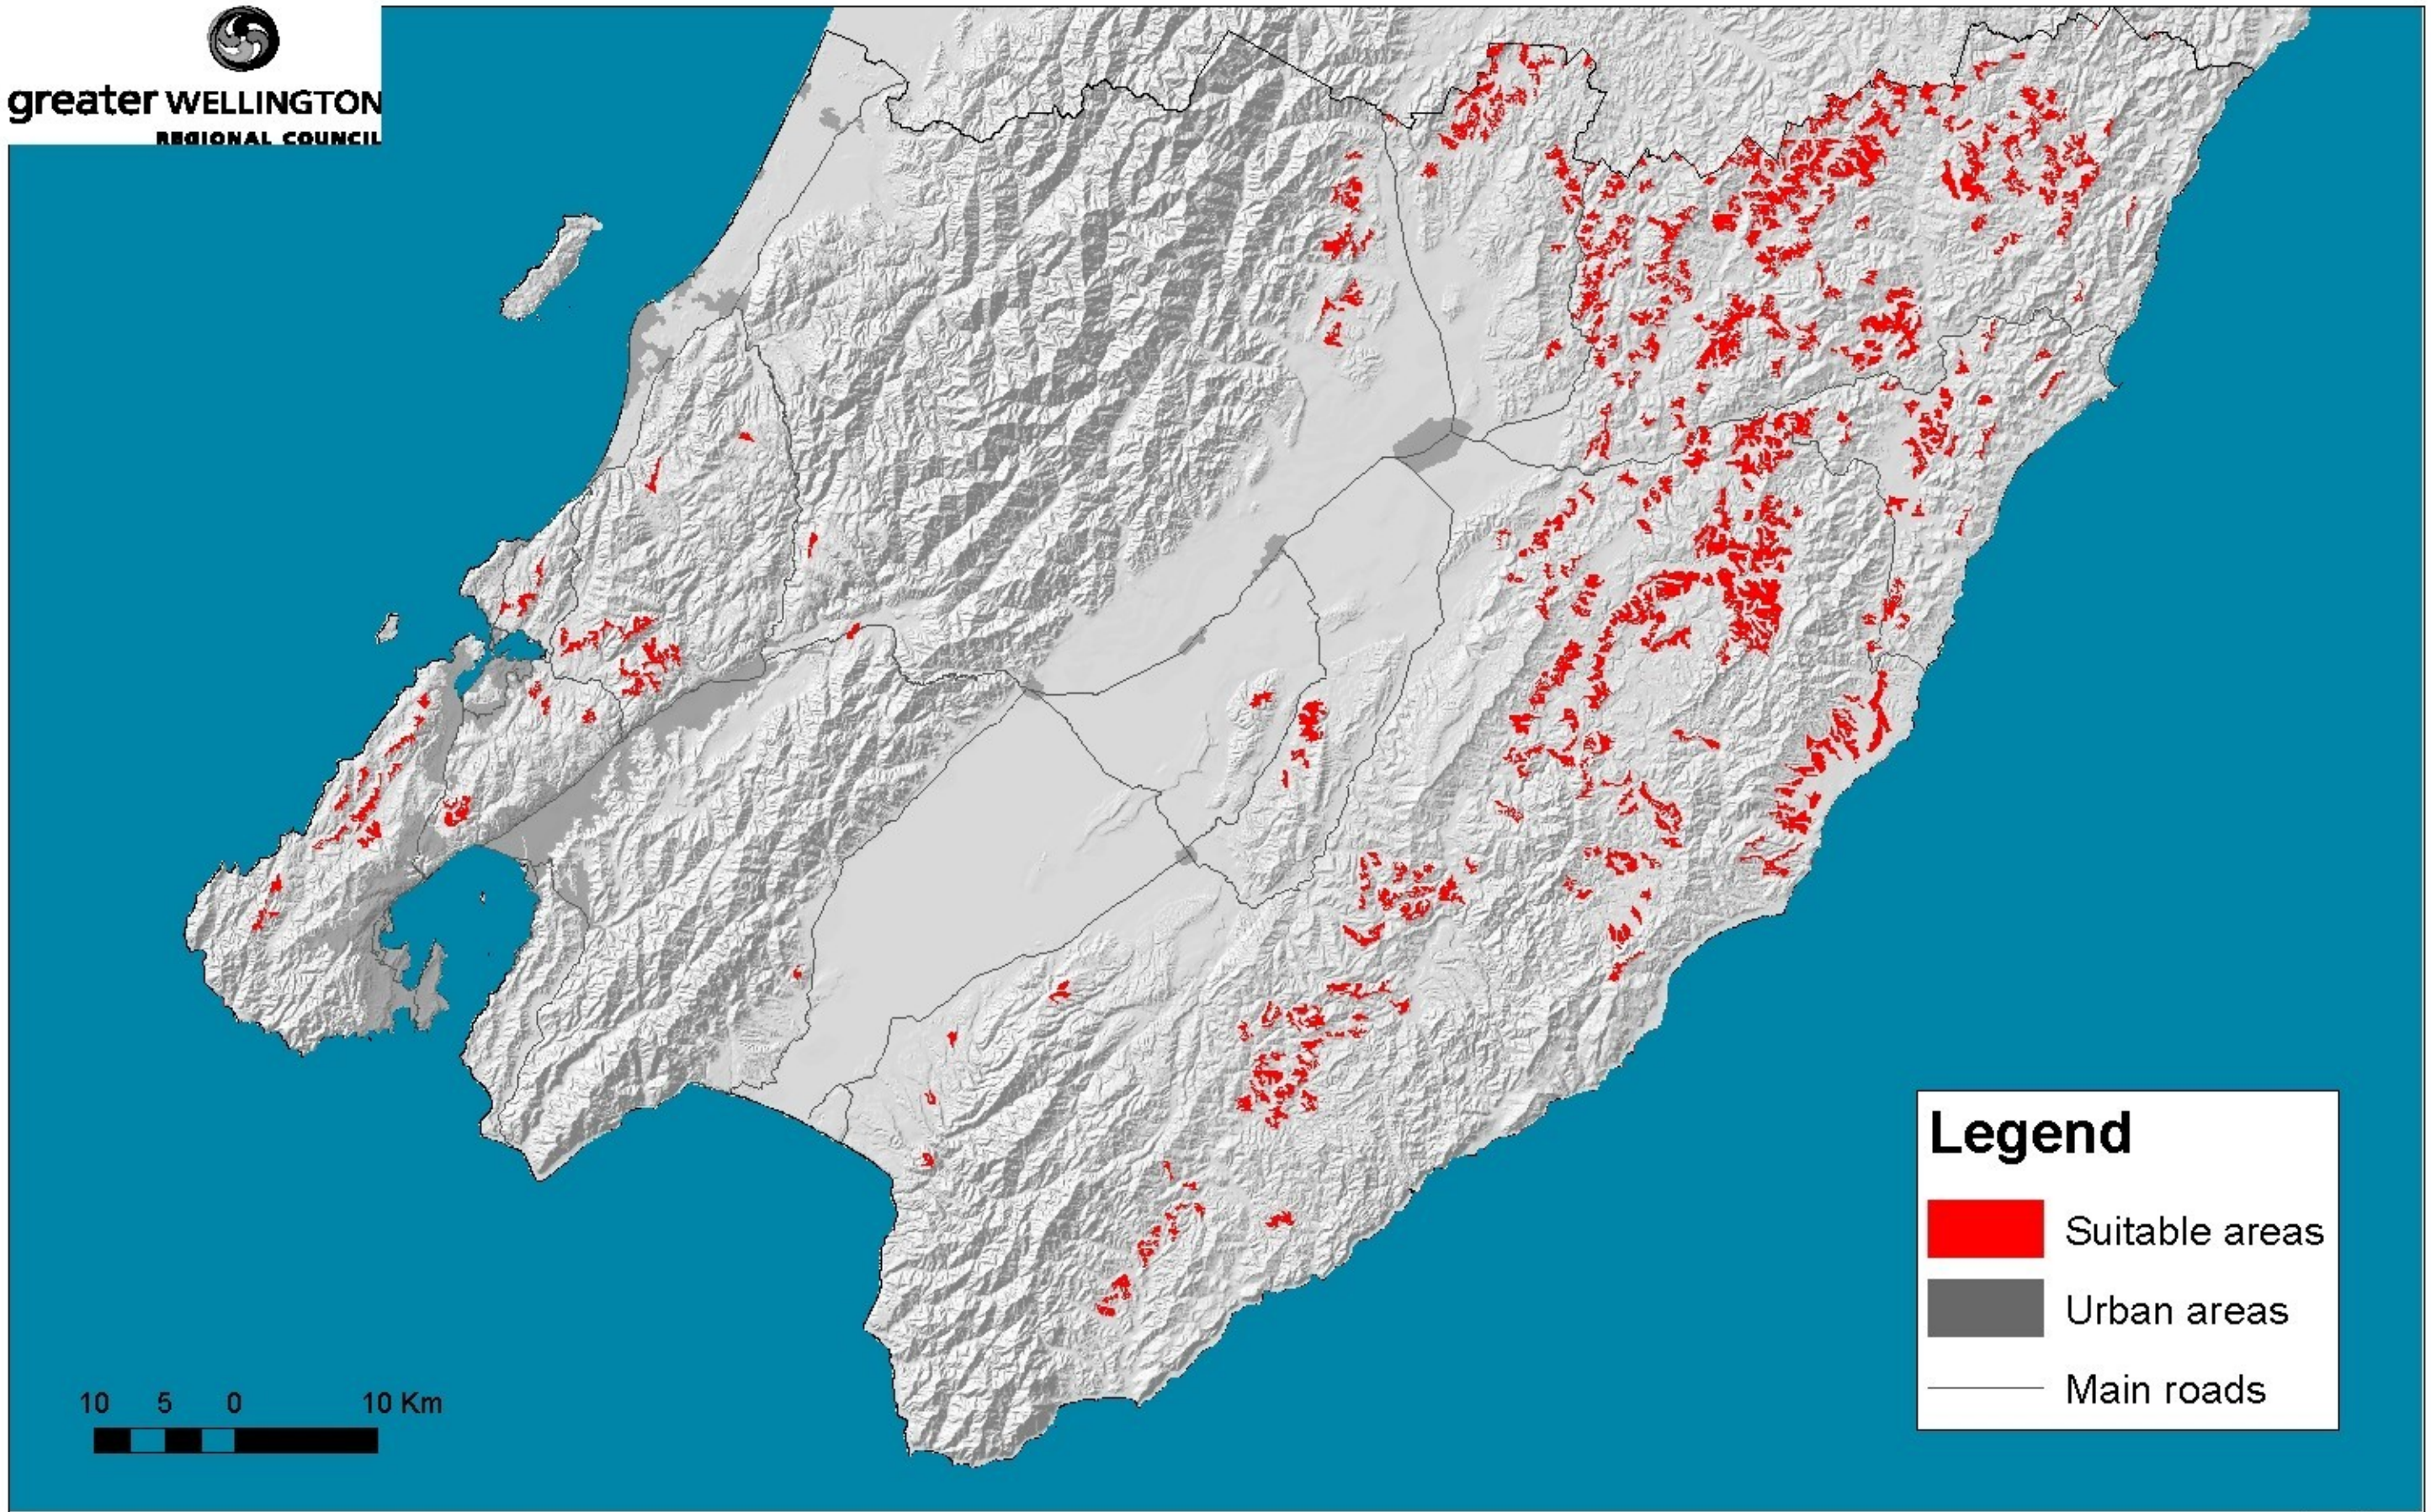

greater WELLINGTON
REGIONAL COUNCIL

Legend

-  Suitable areas
-  Urban areas
-  Main roads

All sites over 30 ha with no constraints for Carcass Disposal
Biosecurity NZ

Copyright : GWRC
Topographic and Cadastral data is copyright LINZ

Map printed 29 Nov 2005
File BNZ_suitable_sites03.mxd