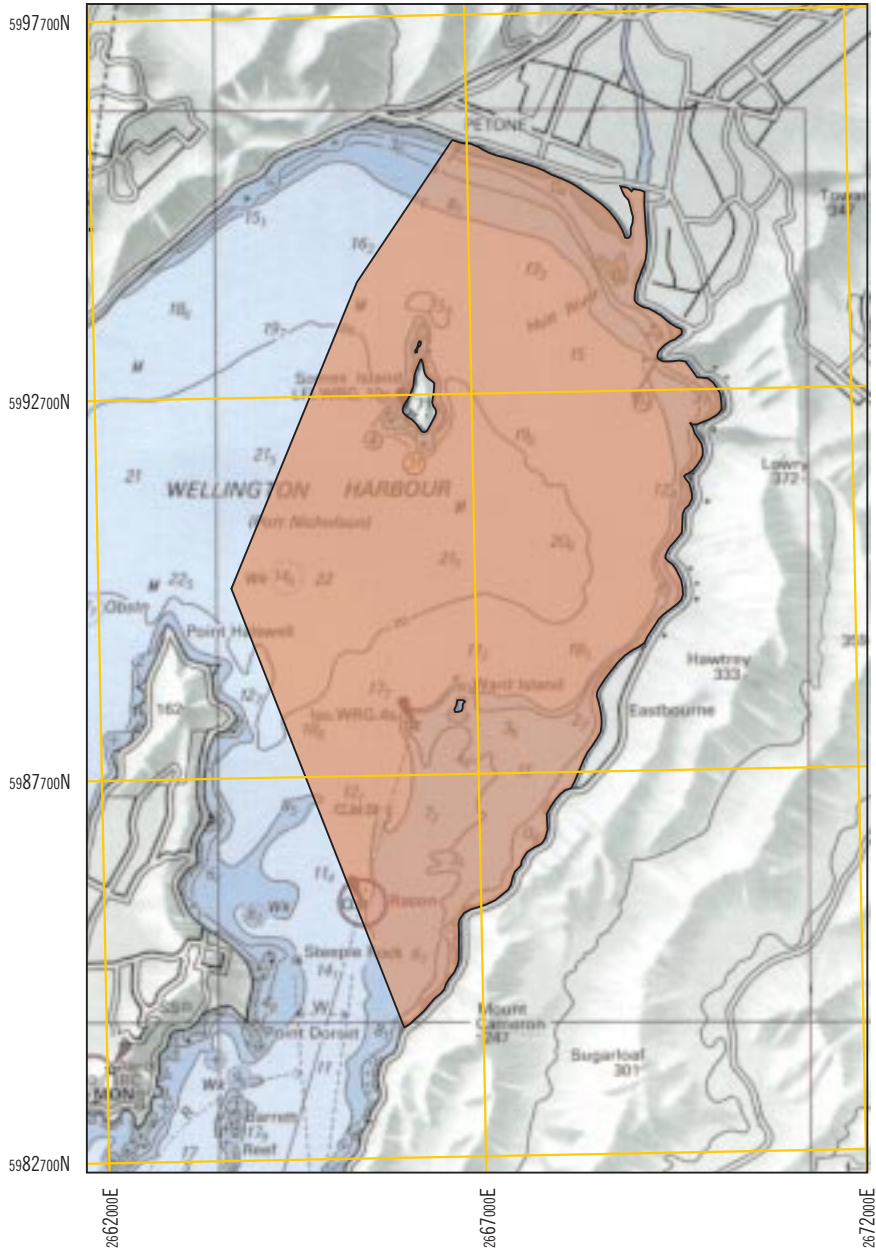

Hutt Valley Aquifer Zone Wellington Harbour

Legend

-  Hutt Valley aquifer zone
-  Map grids (NZMG)

**CAUTION
NOT TO BE
USED FOR
NAVIGATION**

Locality Map