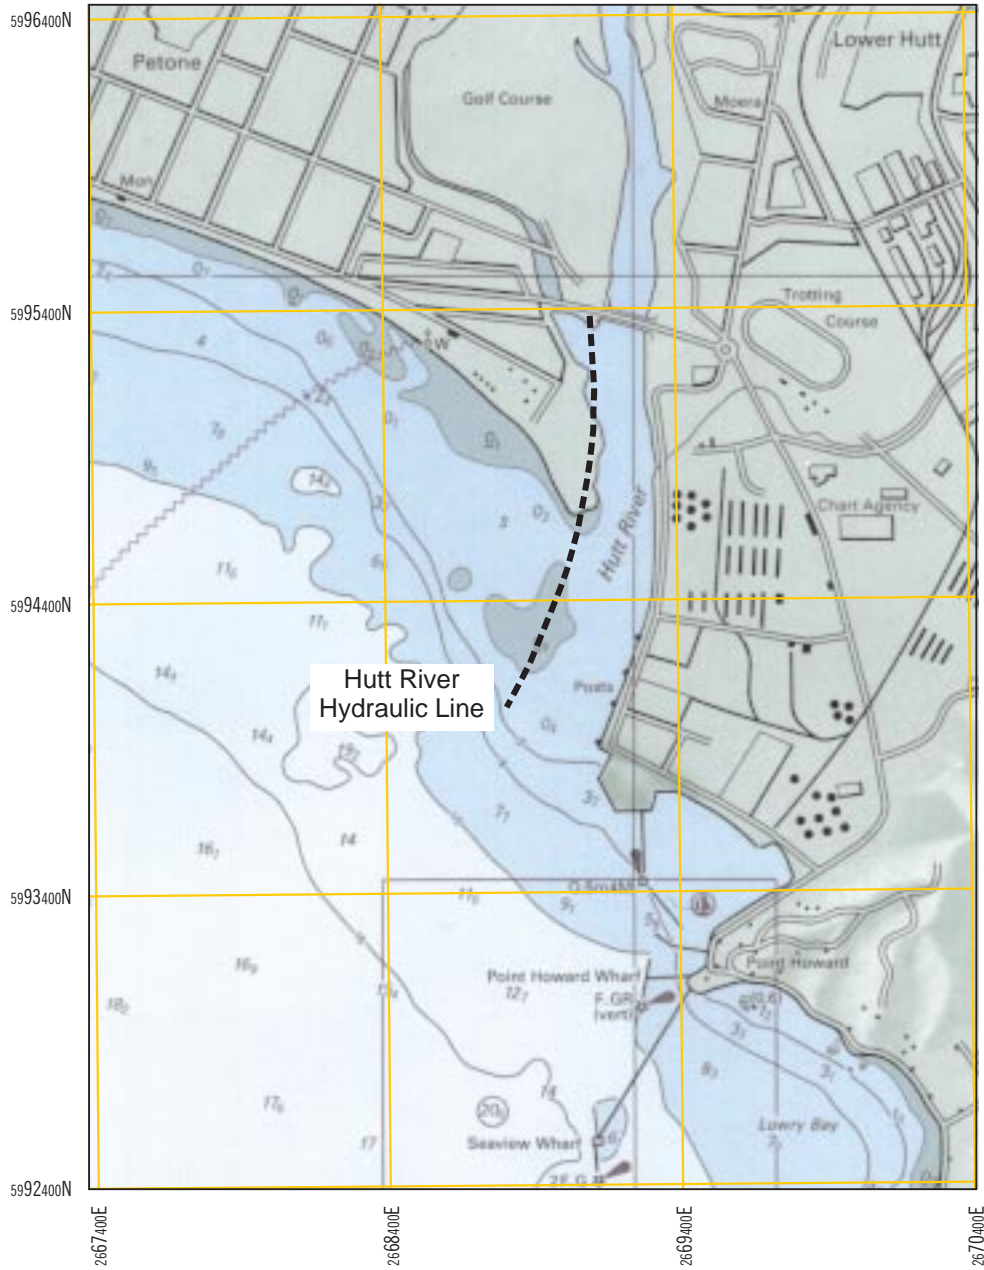

# Hutt River Hydraulic Line

## Wellington Harbour (Hutt River Mouth)

### Legend

-  Hutt River hydraulic line
-  Map grids (NZMG)

**Note:** Shoreline details may not be accurate at this scale

Part of Chart NZ 4633 Wellington Harbour reproduced by permission of Land Information New Zealand

### Locality Map