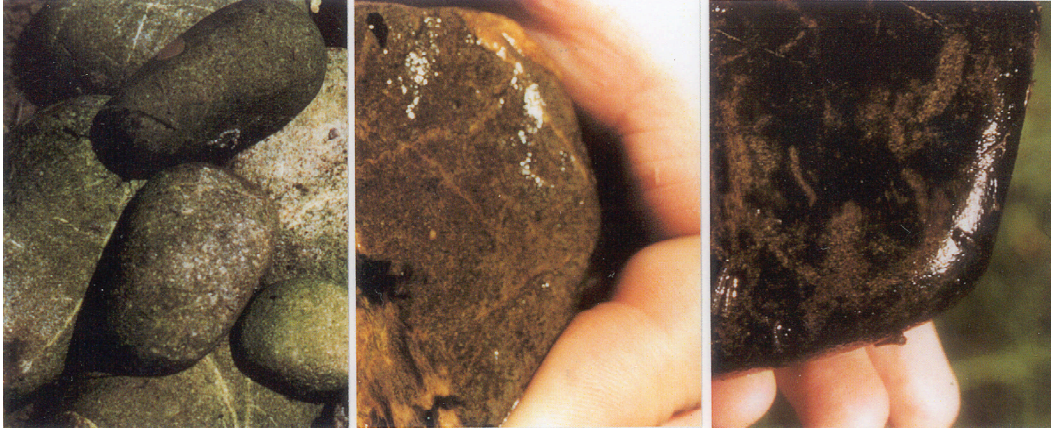

Algae Identification Card

greater WELLINGTON
THE REGIONAL COUNCIL

Thin mat or film (less than 0.5mm thick).
Excellent stream health.

Medium film or mat (0.5 to 3mm thick).
Not so good stream health.

Long filaments (more than 2cm long) or thick mat.
Poor stream health.