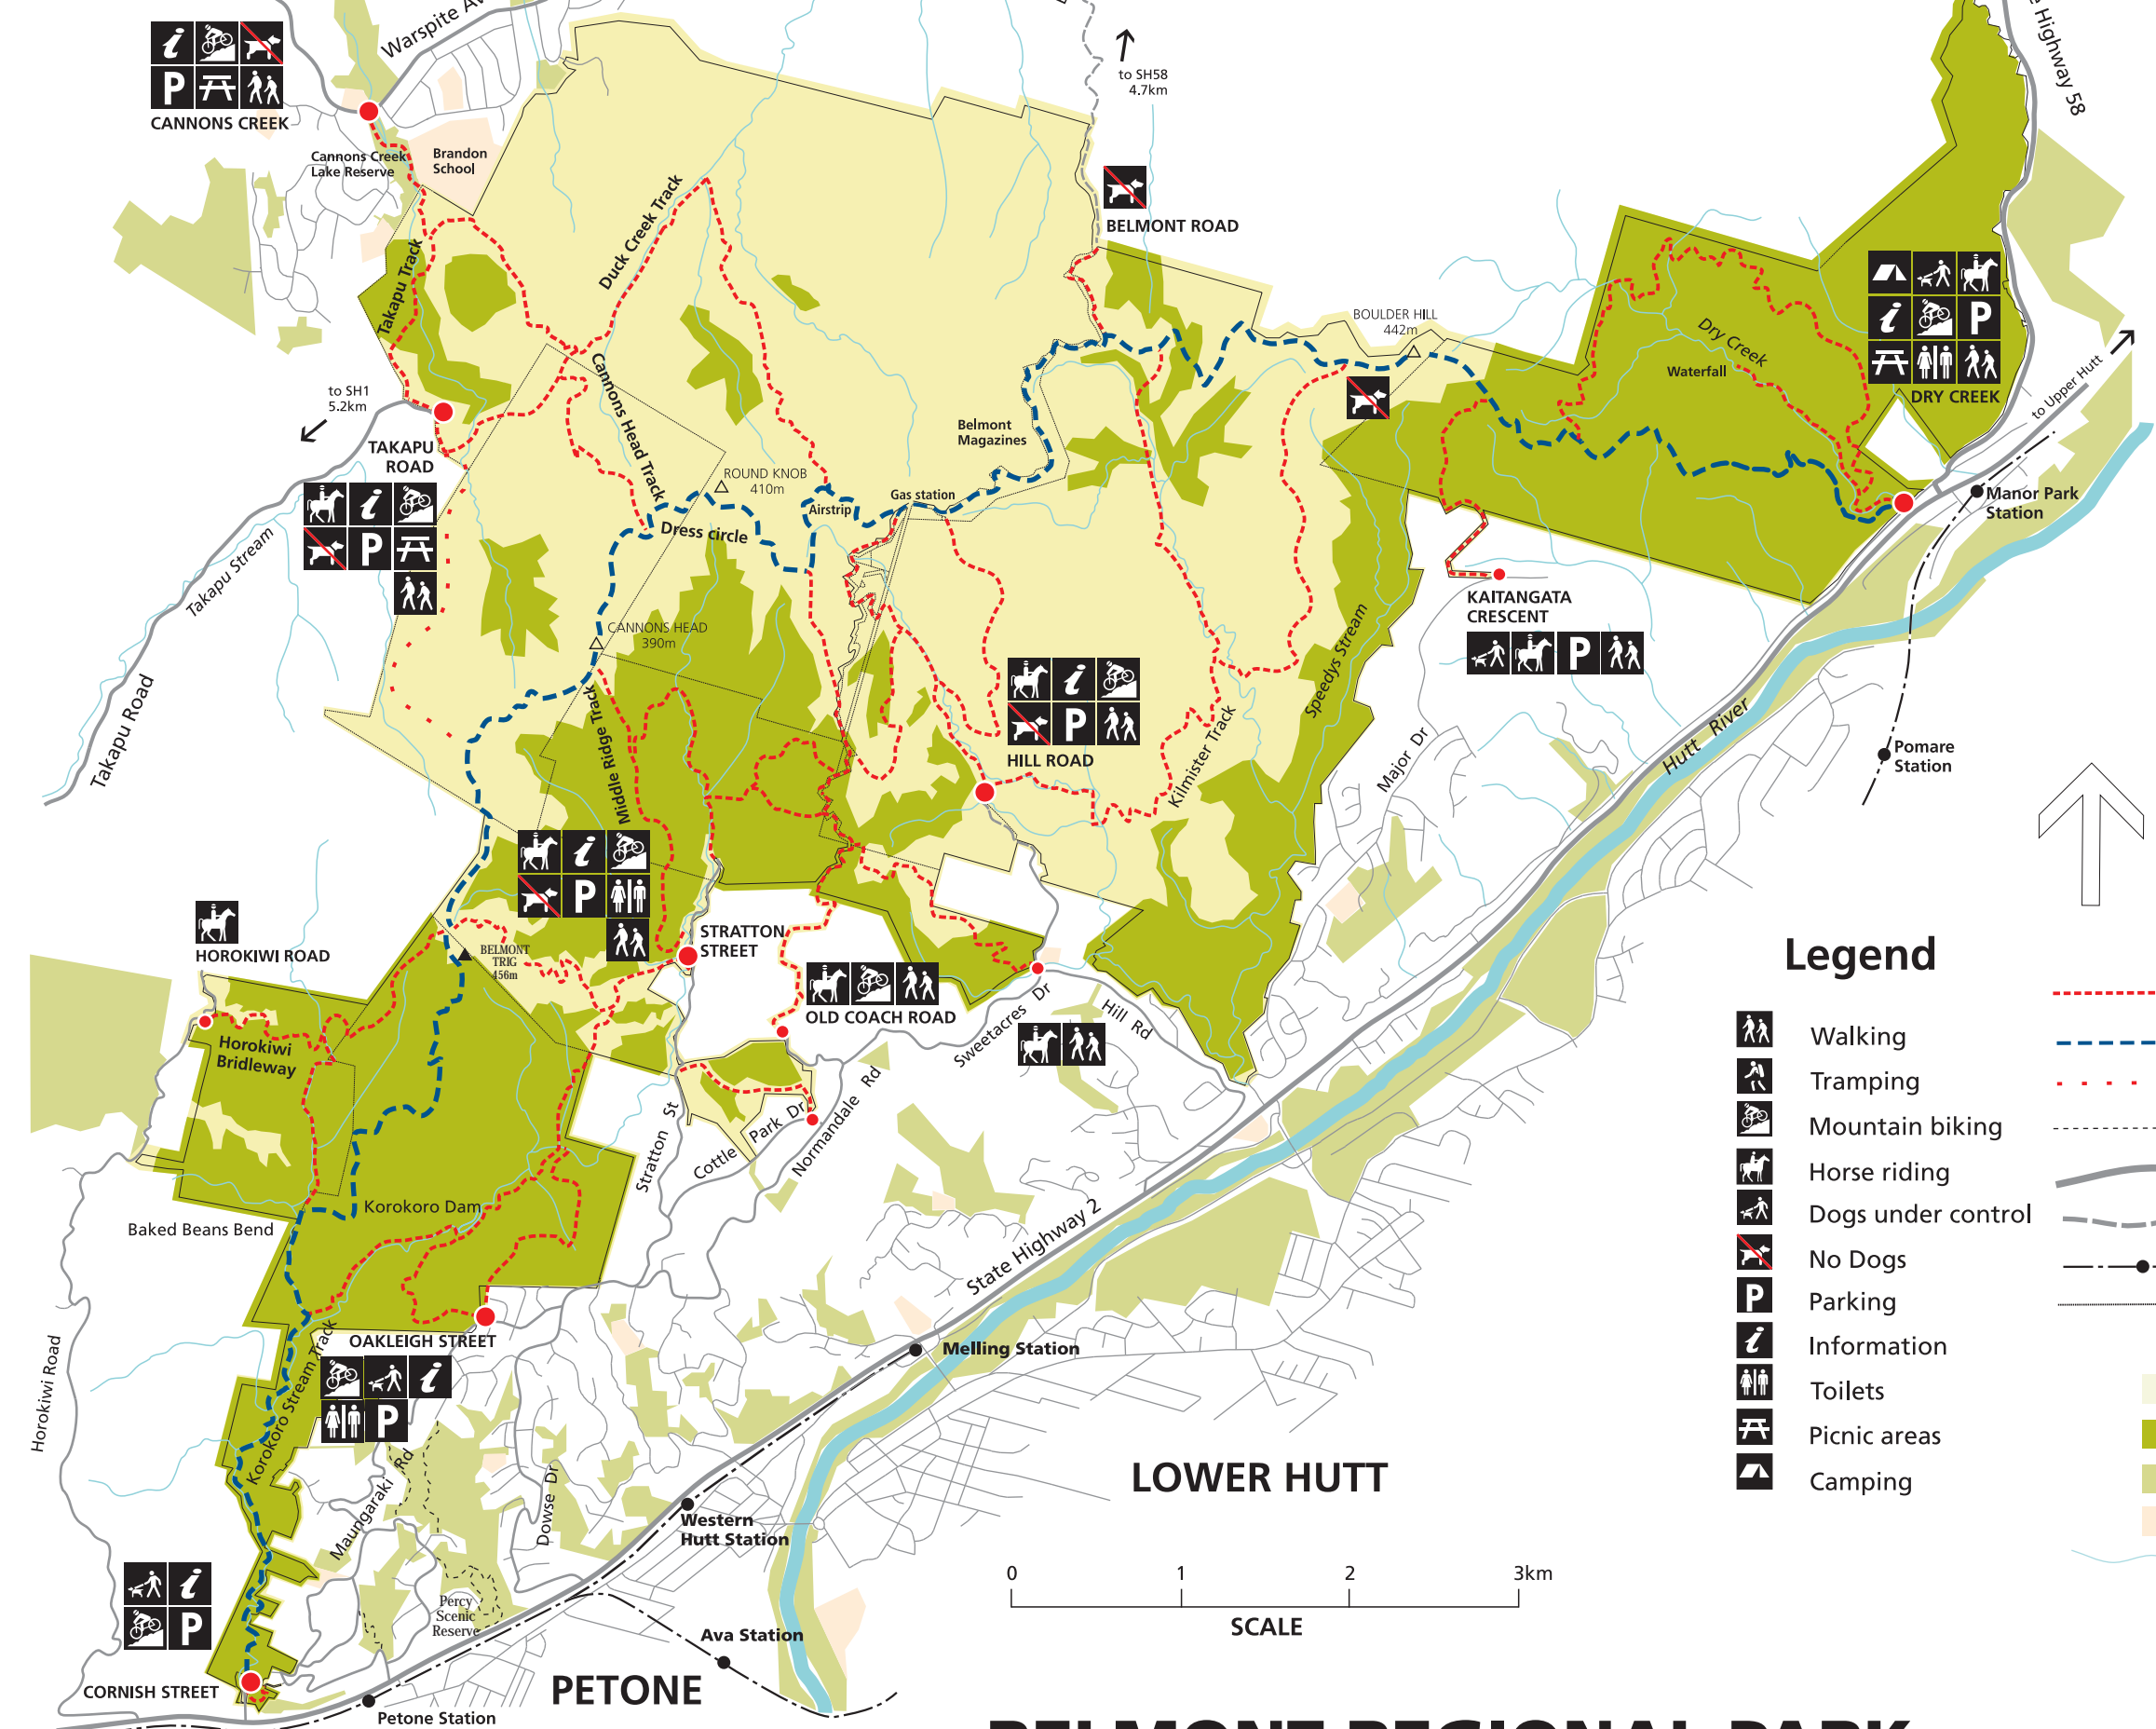

PORIRUA

### Legend

- Walking
- Tramping
- Mountain biking
- Horse riding
- Dogs under control
- No Dogs
- Parking
- Information
- Toilets
- Picnic areas
- Camping
- Main track
- Puke Ariki track
- Route
- Hutt City tracks
- Sealed road
- Gravel road
- Railway line
- Park boundary
- Building
- Open pasture
- Regenerating native forest
- Local reserve
- School
- Stream
- Hilltop
- Trig point

# BELMONT REGIONAL PARK