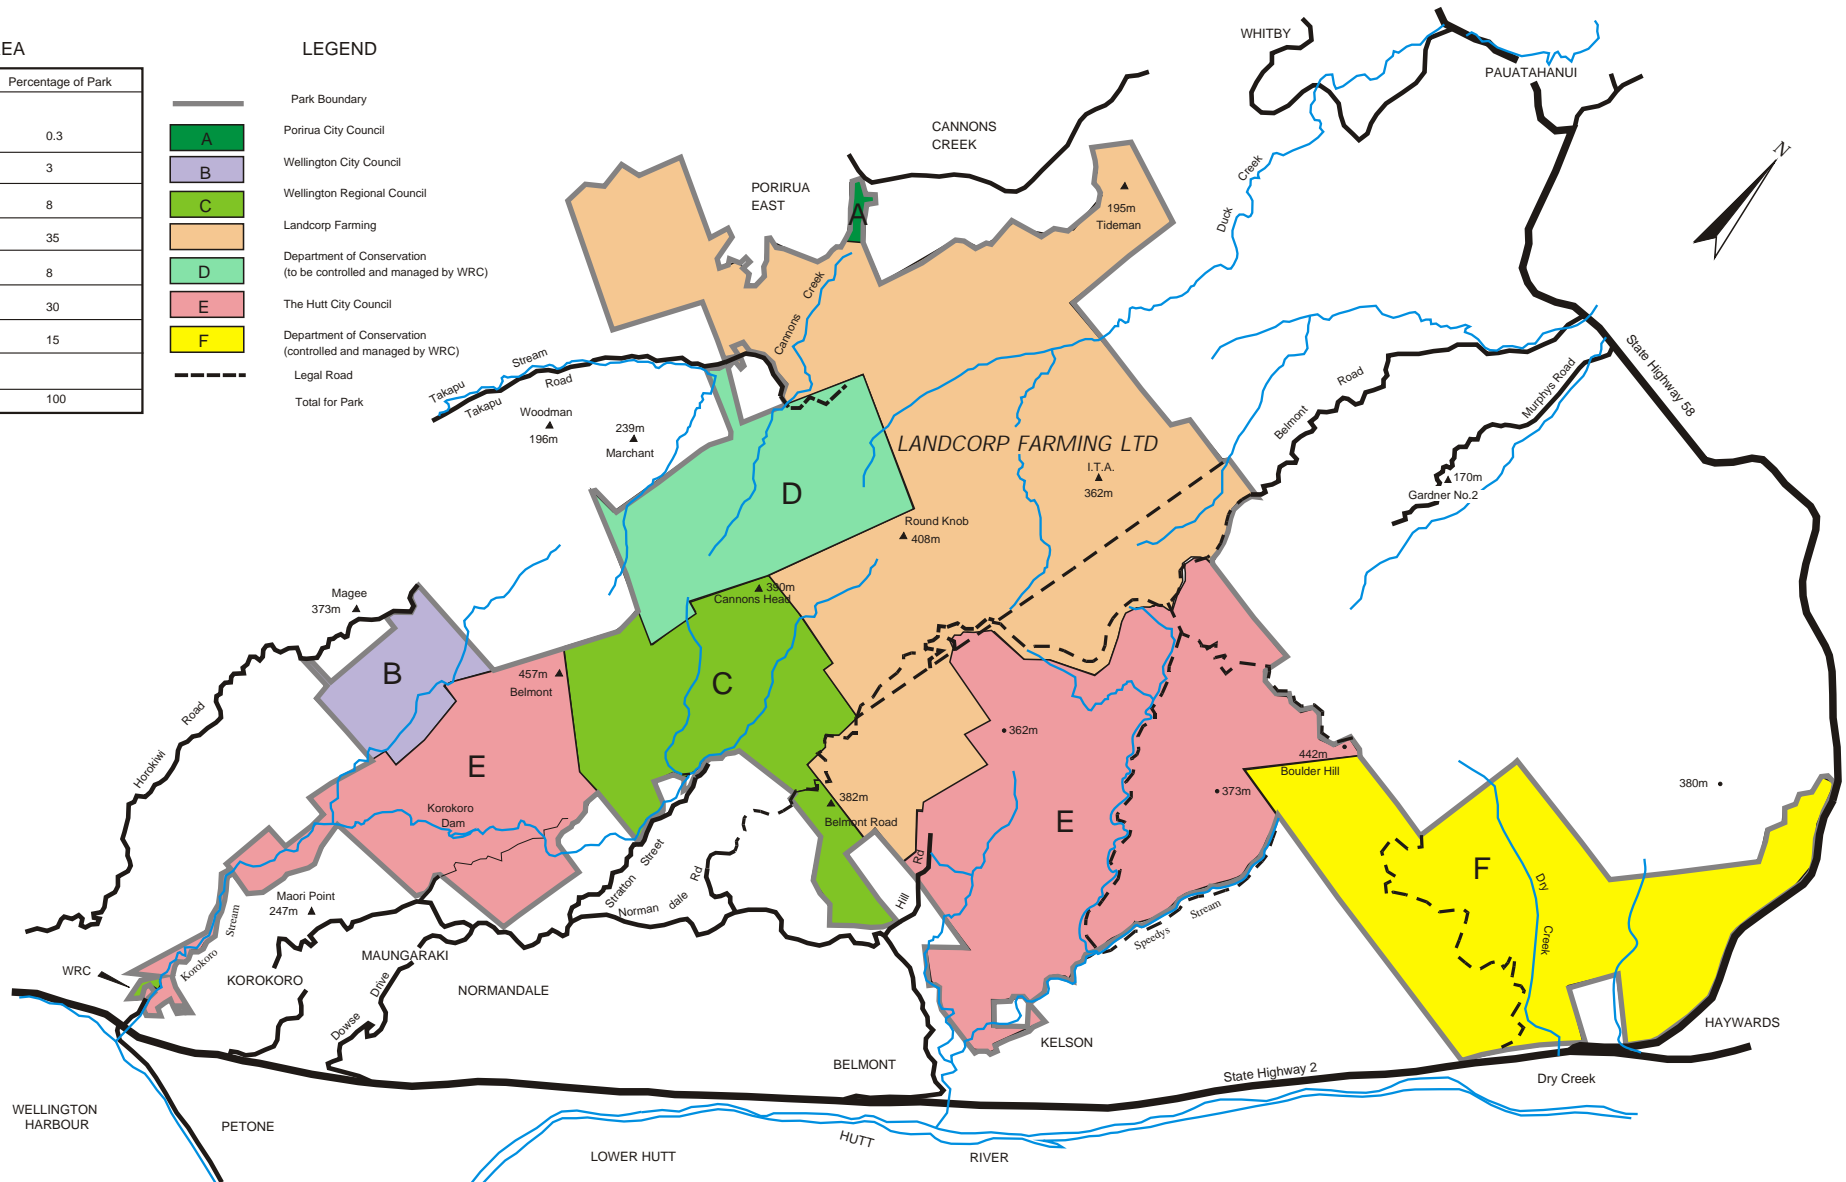

AREA	
Hectares	Percentage of Park
8.24	0.3
105.91	3
293.73	8
1,242.93	35
289.58	8
1,077.95	30
532.66	15
3,551	100

- LEGEND**
-  Park Boundary
 -  Porirua City Council
 -  Wellington City Council
 -  Wellington Regional Council
 -  Landcorp Farming
 -  Department of Conservation (to be controlled and managed by WRC)
 -  The Hutt City Council
 -  Department of Conservation (controlled and managed by WRC)
 -  Legal Road
 -  Total for Park

BELMONT REGIONAL PARK

Land Ownership