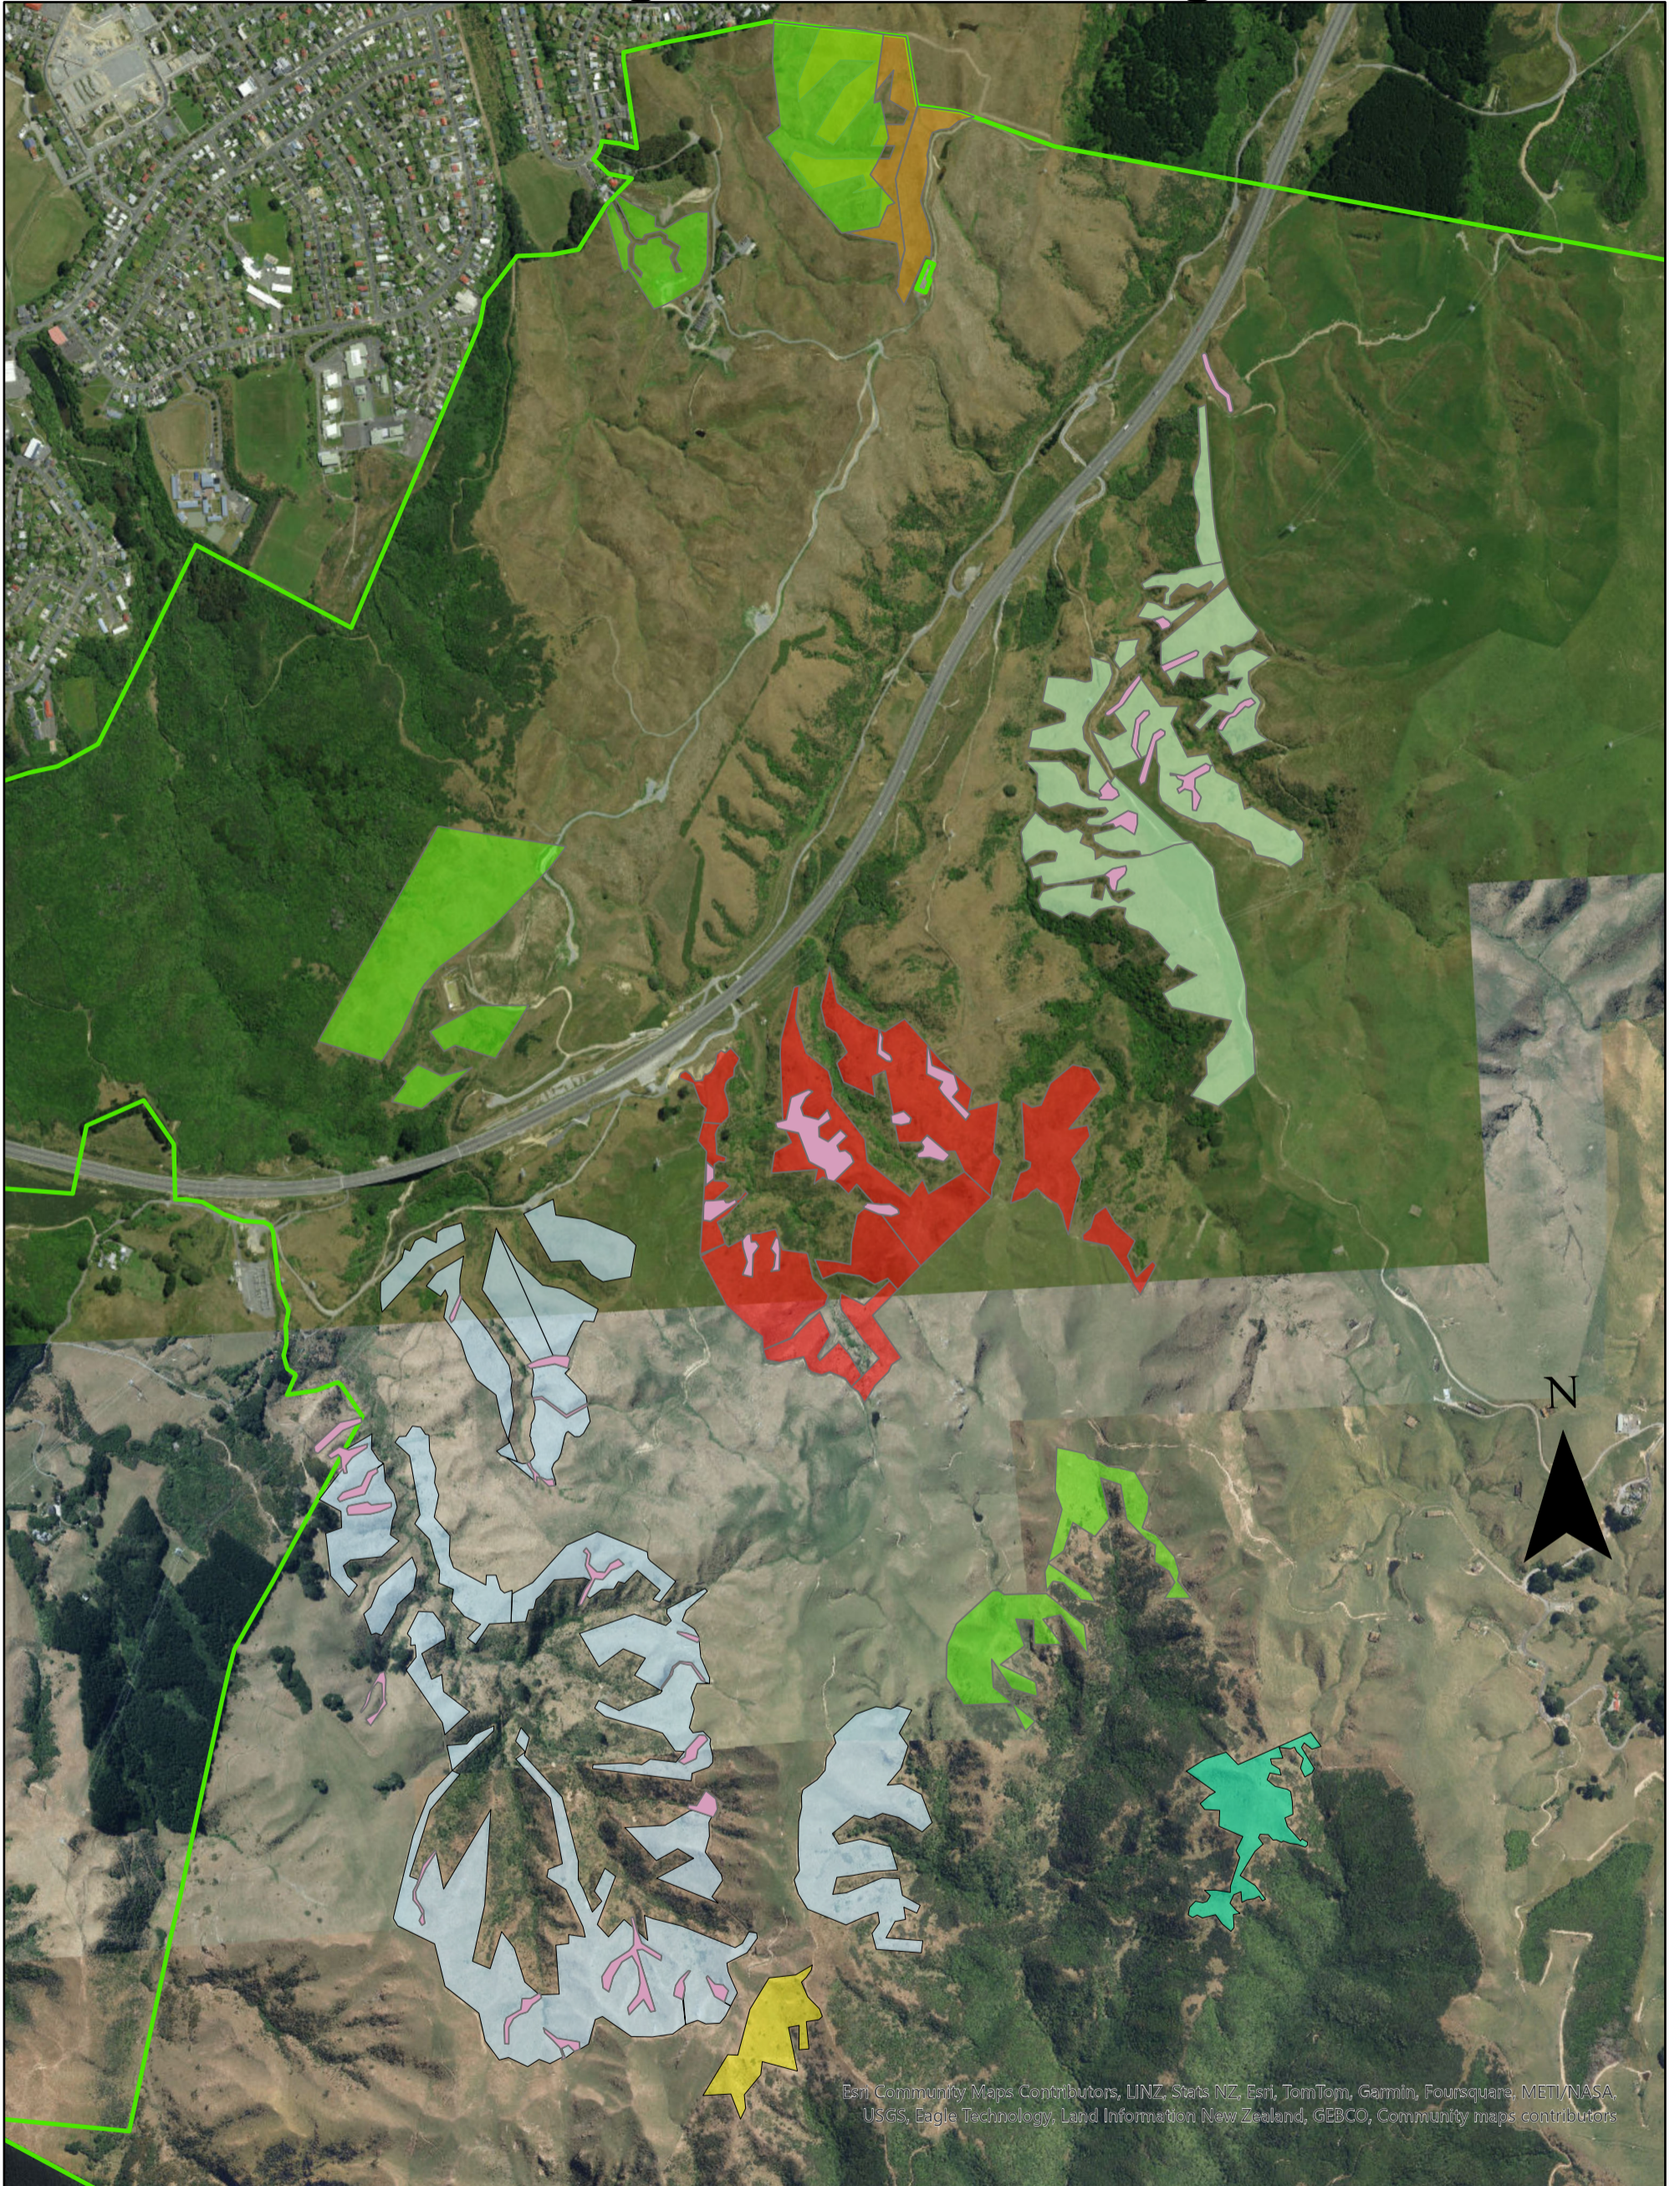

Belmont Regional Park Planting 2024

Legend

- | | | | | |
|---|--|---|-----------------------------|---------------------------|
| Lower DuckCreek Catchment Planting 2024 | CVNZ 2024 area | Lower DuckCreek Catchment Planting 2024 | PCC Areas East Belmont 2024 | Turby's Gorge Overflow GT |
| Porirua Stream Catchment Planting 2024 | Regional Parks | Waitangirua Planting 2024 | Turby's Gorge Planting 2024 | Turby's Gorge Overflow KW |
| | Upper Duck Creek Catchment Planting 2024 | | | |